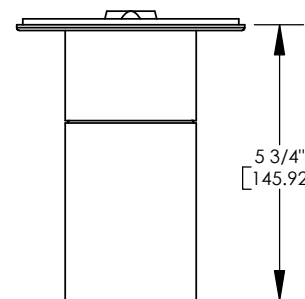

SAMPLE ORDER SPECIFICATION:

HL-373-BZ-120-LA-2-20

RATING:

Wet/damp/dry location.

MADE IN THE USA

ORDER SPECIFICATION: _____ - _____ - _____ - _____ - _____
Fixture Finish Lamping Voltage Options/Access.

PROJECT:
APPROVED:
NOTE:
TYPE: