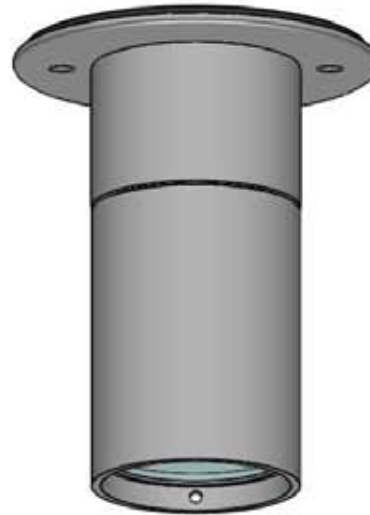

SPECIFICATIONS

DESCRIPTION:

Surface mount PAR20 accent fixture with mounting plate. Suitable for wet/damp/dry location installations.

MATERIAL:

Standard overall material is 6061 aluminum.
HL-373 - Machined Aluminum

VOLTAGE:

120 - 120 VAC.

MOUNTING:

Fixture is equipped with a 4.75" mounting plate and (2) mounting screws.

OPTIONS:

Glare shields

- GL-21** - Angled, aluminum
- GL-23** - Straight, aluminum

Lenses/Louvers/Color Filters

SAMPLE ORDER SPECIFICATION:

HL-373-BZ-120-LA-2-20

RATING:

Wet/damp/dry location.

MADE IN THE USA

ORDER SPECIFICATION: _____ - _____ - _____ - _____ - _____
Fixture Finish Lamping Voltage Options/Access.

PROJECT:
APPROVED:
NOTE:
TYPE: