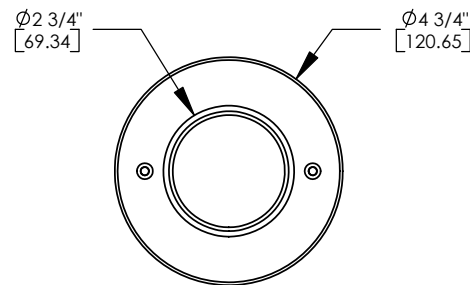

VOLTAGE:

120 - 120 VAC.

MOUNTING:

Fixture is equipped with a 4.75" mounting plate and (2) mounting screws.

OPTIONS:

Glare shields

- GL-21** - Angled, aluminum
- GL-23** - Straight, aluminum

Lenses/Louvers/Color Filters

SAMPLE ORDER SPECIFICATION:

HL-373-BZ-120-LA-2-20

RATING:

Wet/damp/dry location.

MADE IN THE USA

ORDER SPECIFICATION: _____ - _____ - _____ - _____ - _____
Fixture Finish Lamping Voltage Options/Access.

PROJECT:
APPROVED:
NOTE:
TYPE: